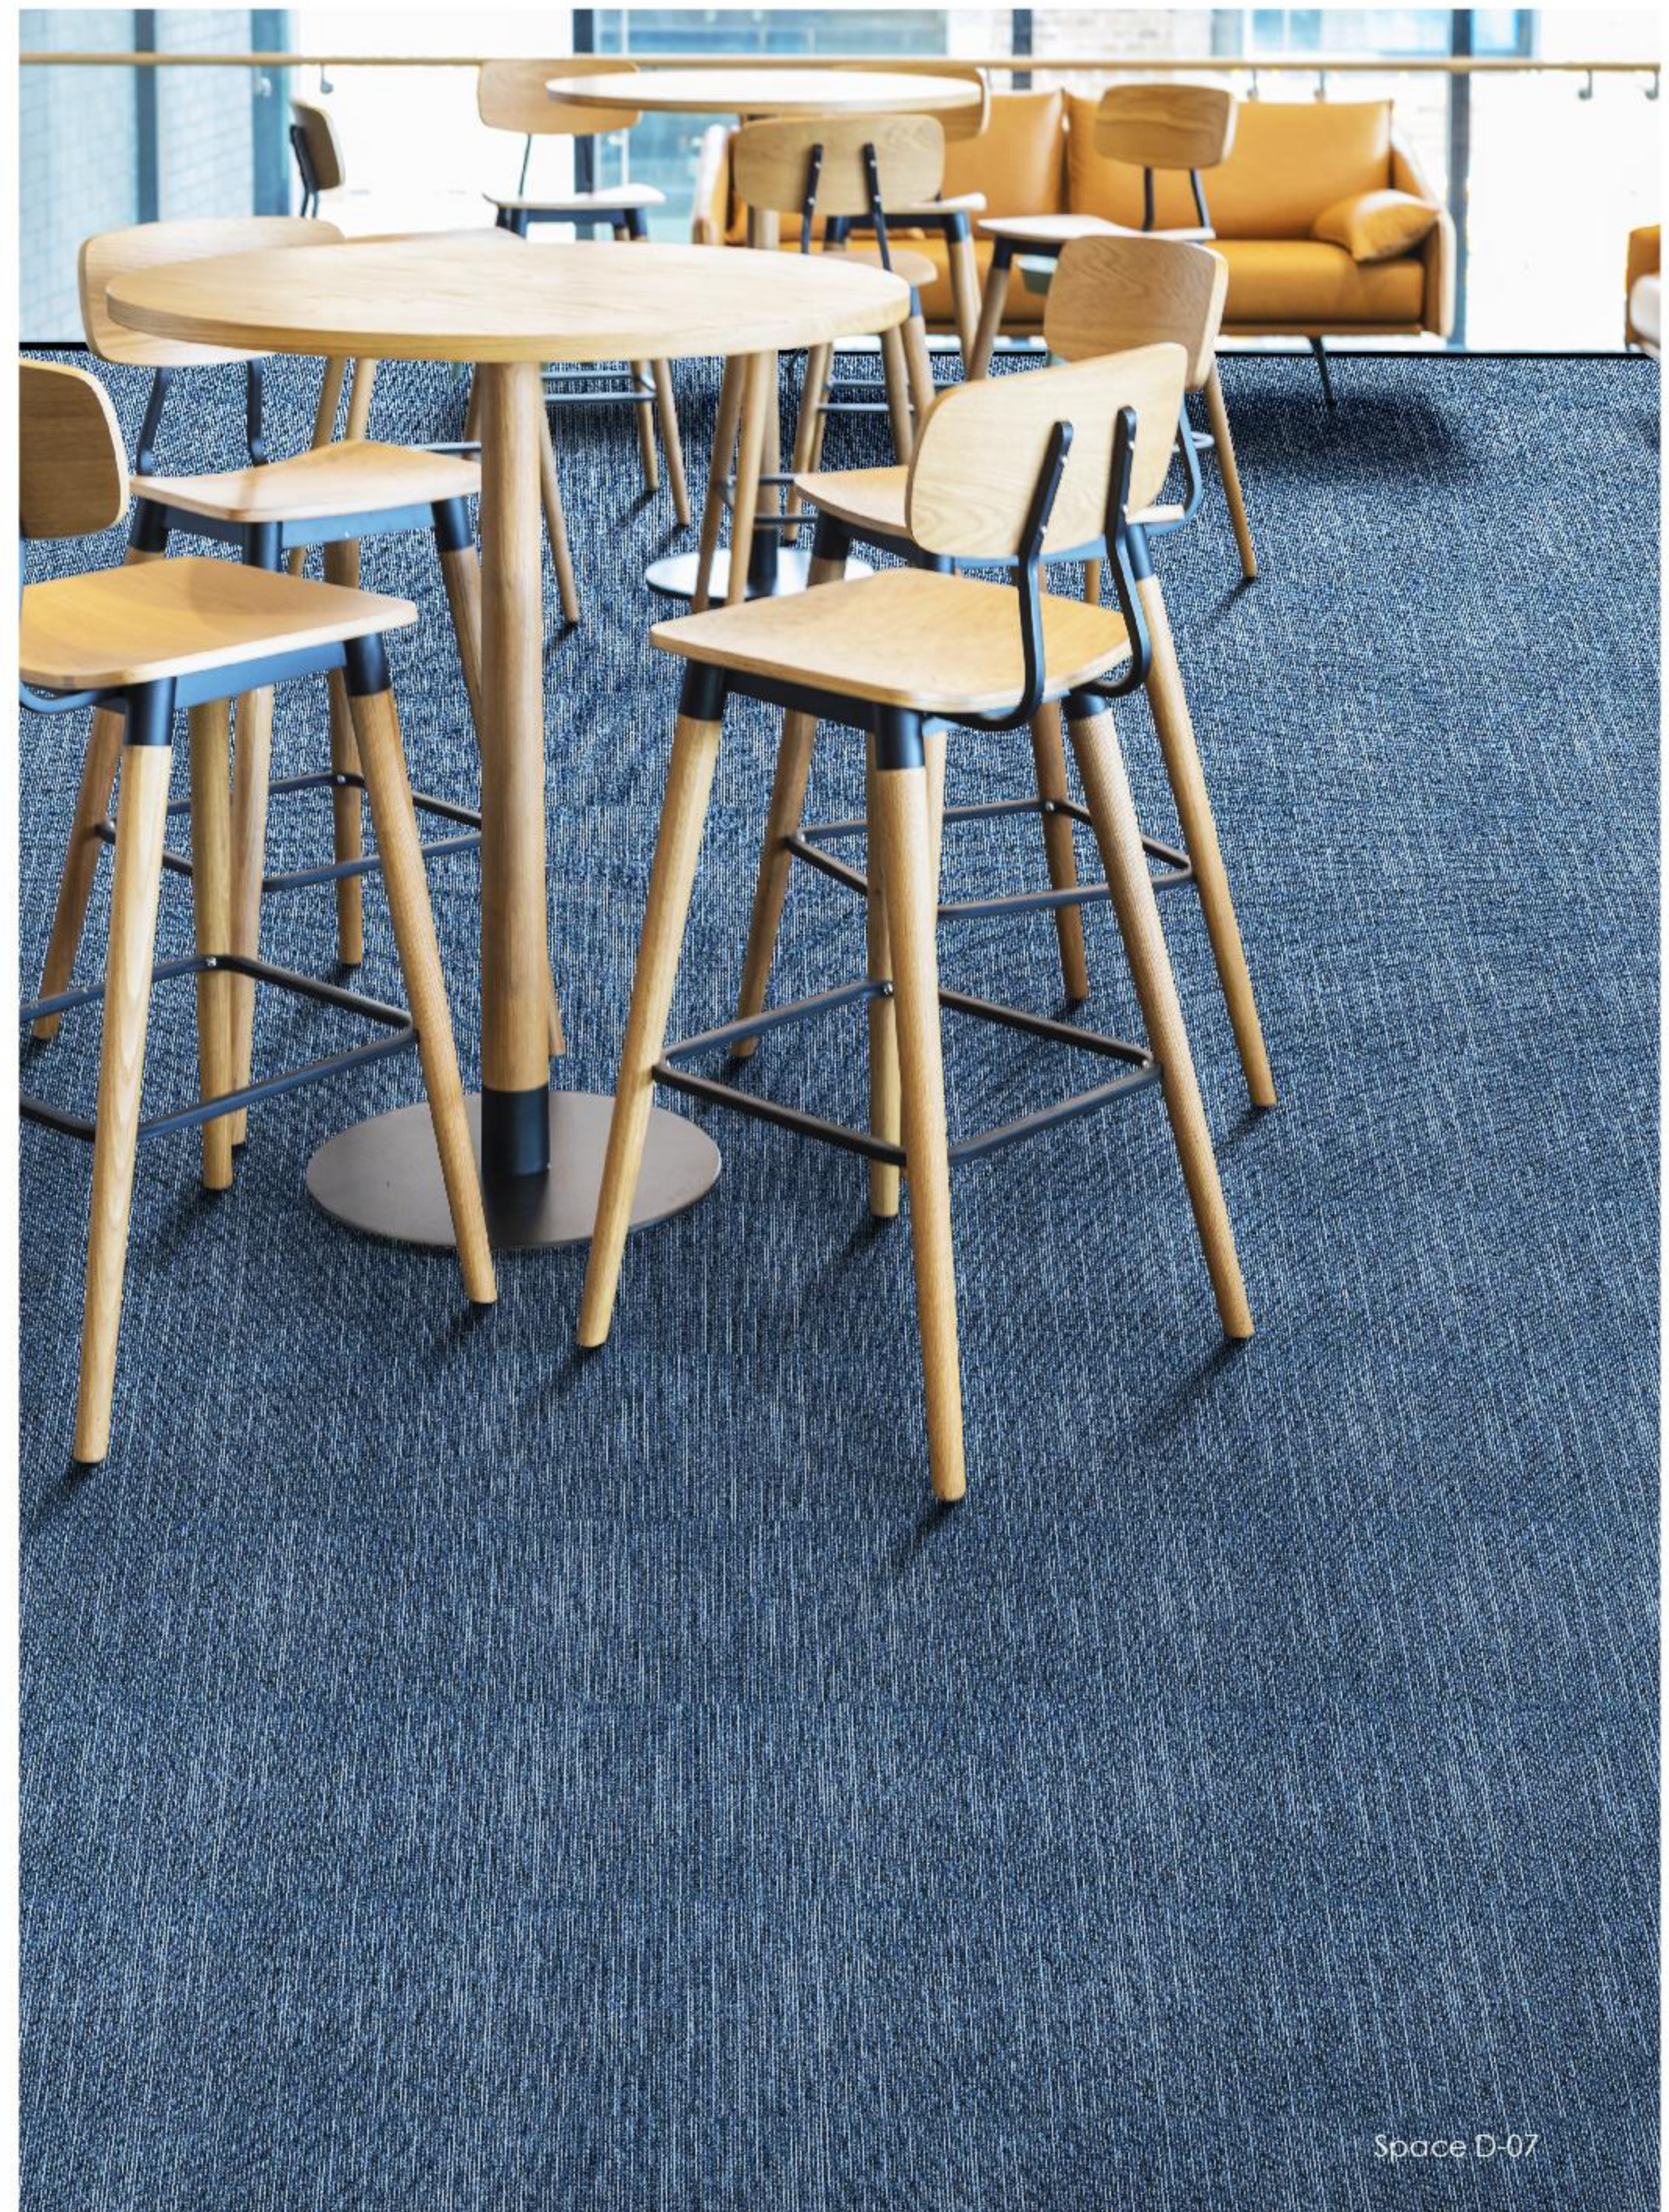

SPACE D

COLOR YOUR SPACE

SPACE D COLLECTION

Innovflor

It is a law of nature that a straight line between two points is the shortest, and we, Space D, follow the law of nature and innovate boldly, using straight lines to outline the perfect pattern. A cool base with a touch of red, a warm beige, a perfect combination of colours and lines.

Color your space

**EVERYTHING IS
IMPORTANT-THAT
SUCCESS IS IN
THE DETAILS.**

Space D-02/Basis 10

Space D-07

Garden Cafe

SPACE D

SPECIFICATION:

Face yarn:	100% Beaulieu Nylon
Dye method:	100% Solution dyed
Gauge:	1/12
Pile weight:	500g/m ² (±5%)
Total weight:	4800g/m ² (±5%)
Pile height:	4mm(±0.5mm)
Total height:	6mm(±0.5mm)
Backing:	PVC
Size:	50cm*50cm
Dimensional stability:	≤0.2%
Packaging box:	20 tiles/ 5 m ² , pallet 200 m ²