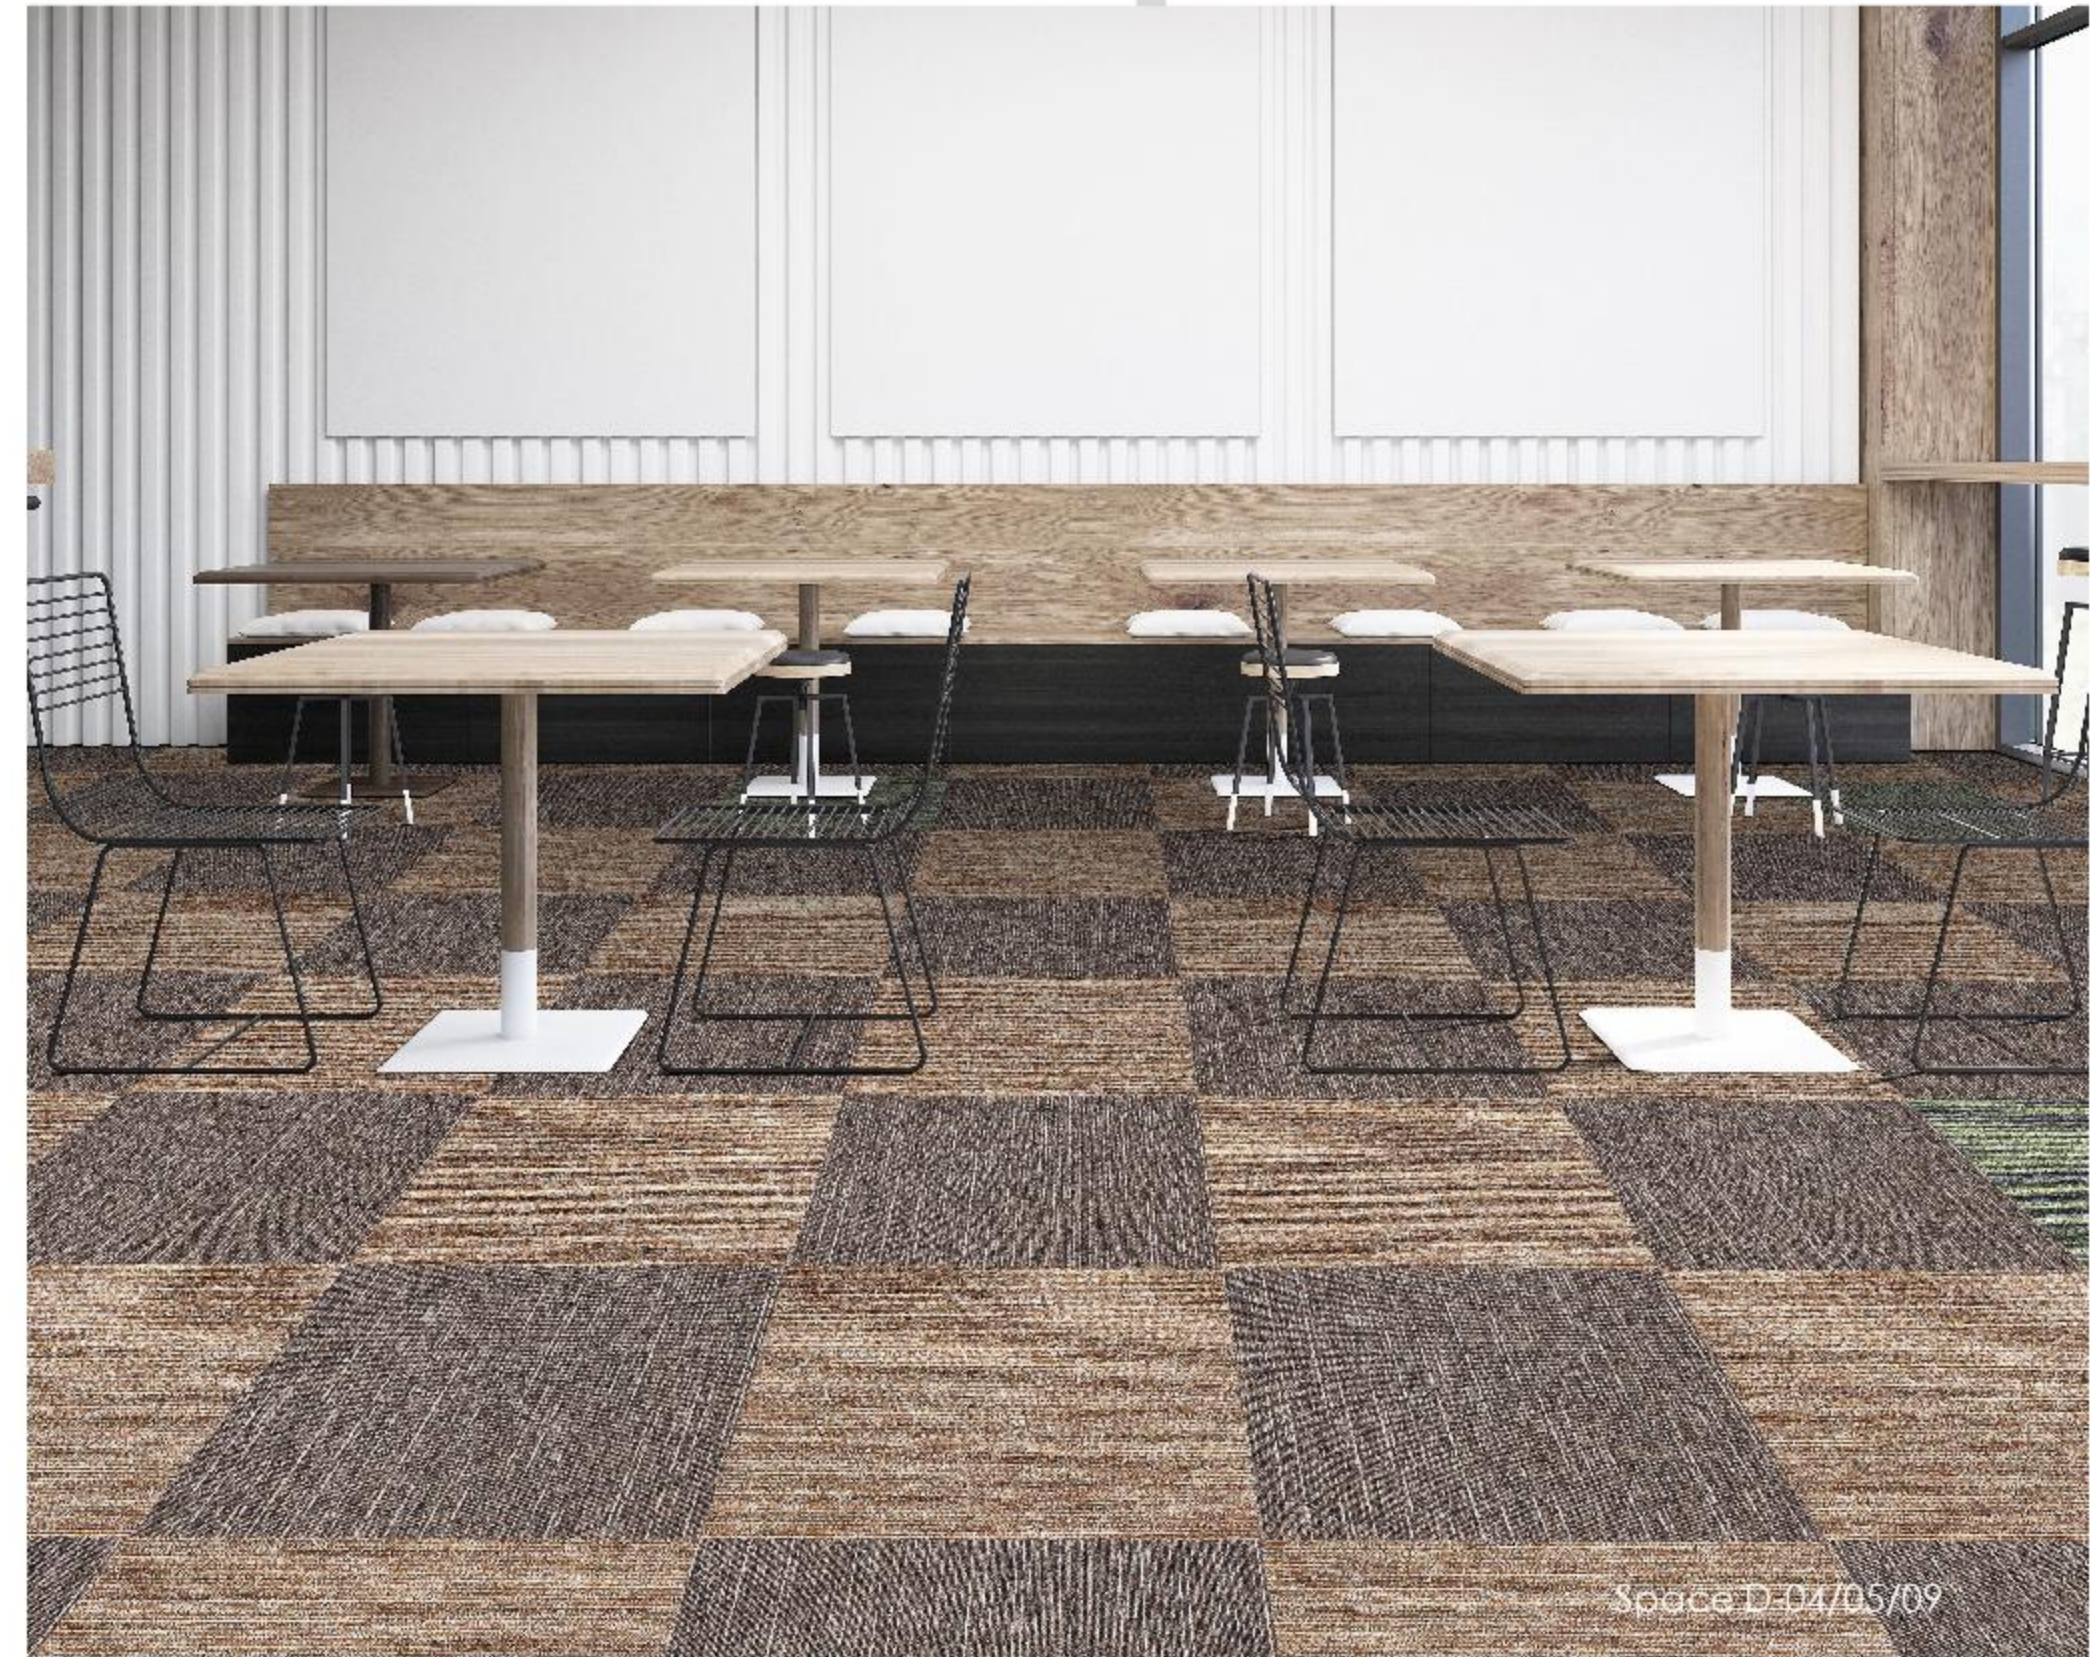

SPACE D

COLOR YOUR SPACE

SPACE D COLLECTION

Innovflor

It is a law of nature that a straight line between two points is the shortest, and we, Space D, follow the law of nature and innovate boldly, using straight lines to outline the perfect pattern. A cool base with a touch of red, a warm beige, a perfect combination of colours and lines.

Color your space

**EVERYTHING IS
IMPORTANT-THAT
SUCCESS IS IN
THE DETAILS.**

Space D-02/Basis 10

Space D-07

Garden Cafe

SPACE D

SPECIFICATION:

Face yarn:	100% Beaulieu Nylon
Dye method:	100% Solution dyed
Gauge:	1/12
Pile weight:	500g/m ² (±5%)
Total weight:	4800g/m ² (±5%)
Pile height:	4mm(±0.5mm)
Total height:	6mm(±0.5mm)
Backing:	PVC
Size:	50cm*50cm
Dimensional stability:	≤0.2%
Packaging box:	20 tiles/ 5 m ² , pallet 200 m ²