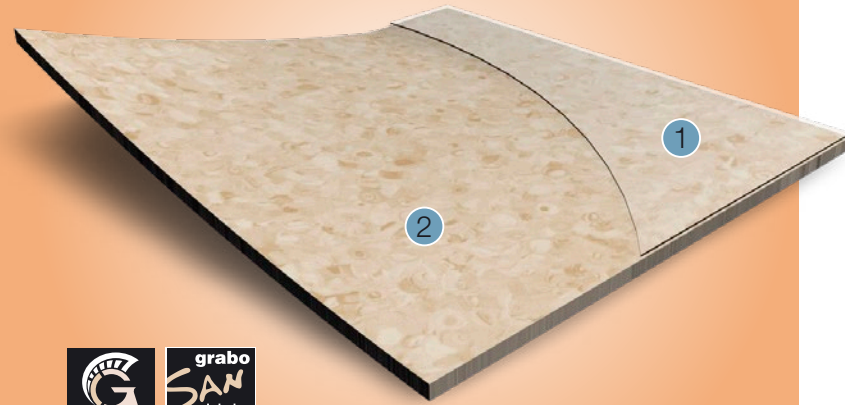

GRABO

Triumph

Highly durable homogeneous
multipurpose flooring

CONSTRUCTIONS

- 1 iGuard PUR Surface
- 2 Non-directional homogeneous layer

iGuard

PUR SURFACE

UV cured, cross linked Polyurethane reinforcement which ensures easy cleaning and durability.

→ NO ADDITIONAL SURFACE TREATMENT NEEDED FOR THE WHOLE LIFETIME OF THE PRODUCT.

FEATURES & BENEFITS

- Non-directional design
- Ease of cleaning due to iGUARD Surface treatment
- Good chemical protection
- Bacterial resistant surface
- Flexible structure for easy installation

Ecological Formula