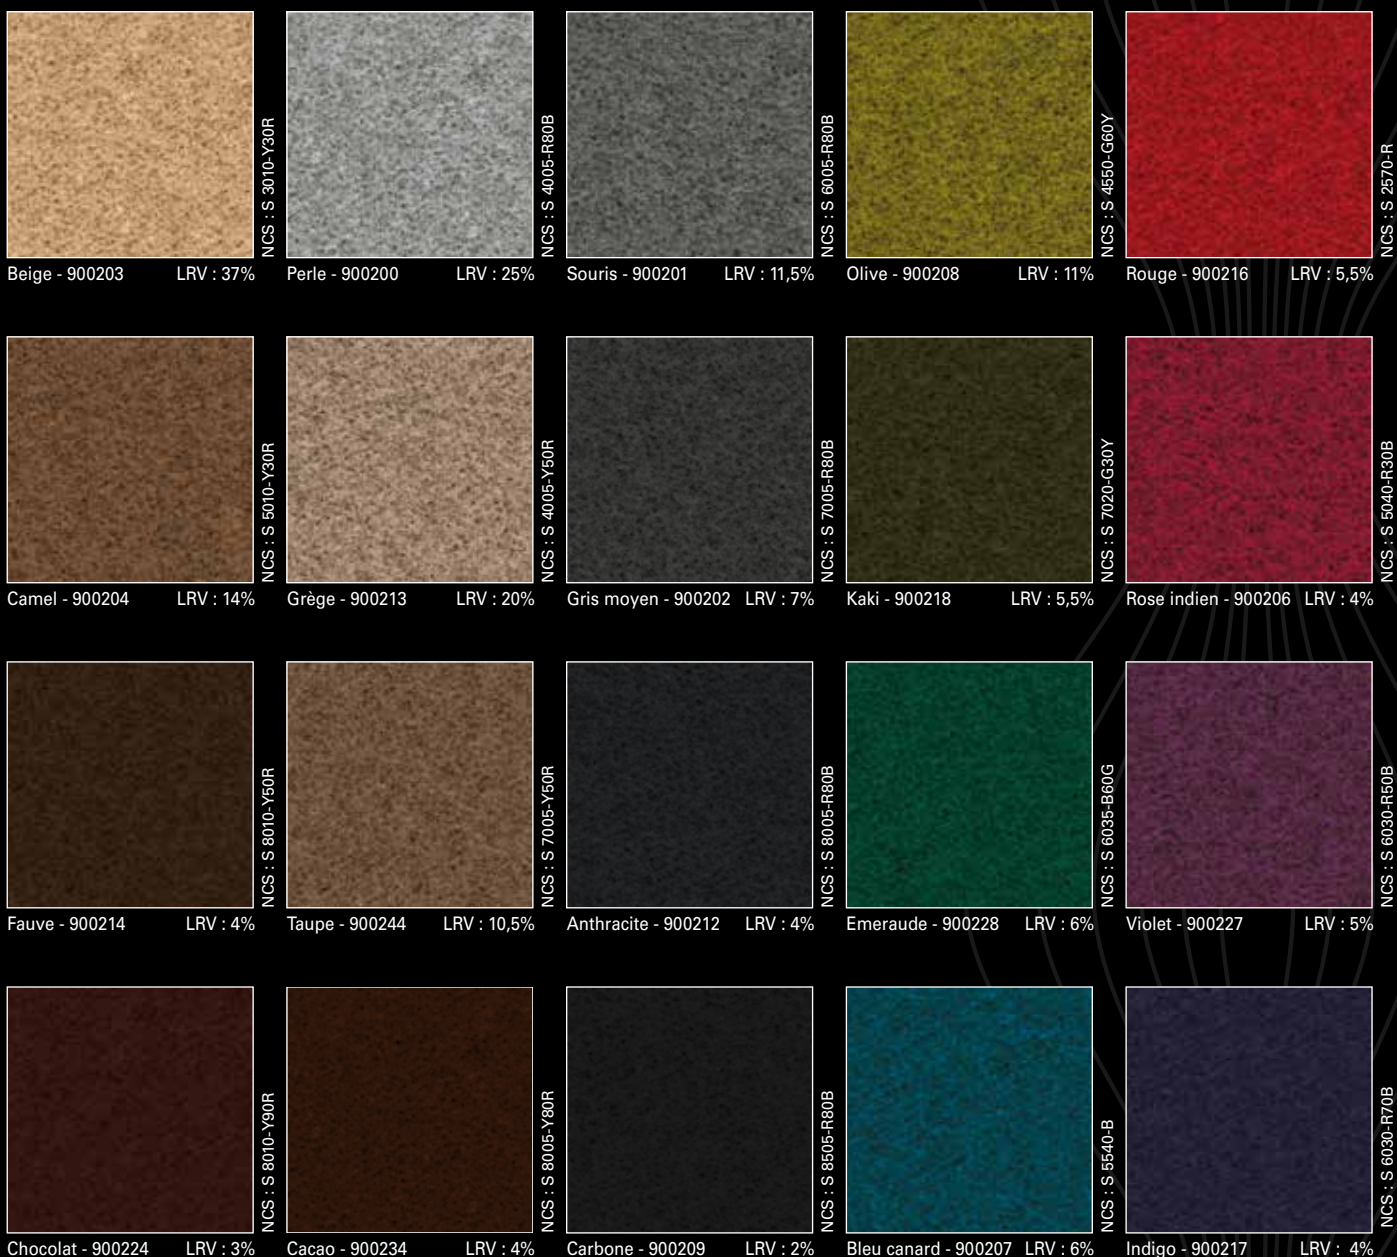

HER 04-28

HER 04-29

HER 04-30

HER 04-37

HER 04-35

HER 04-34

HER 04-33

HER 04-32

The 20 colours are also available to order in Skirtings by contacting your local Forbo Flooring Systems representative.

Violet - 900227

Gris moyen - 900202

Technical and environmental performance

Resistance to traffic