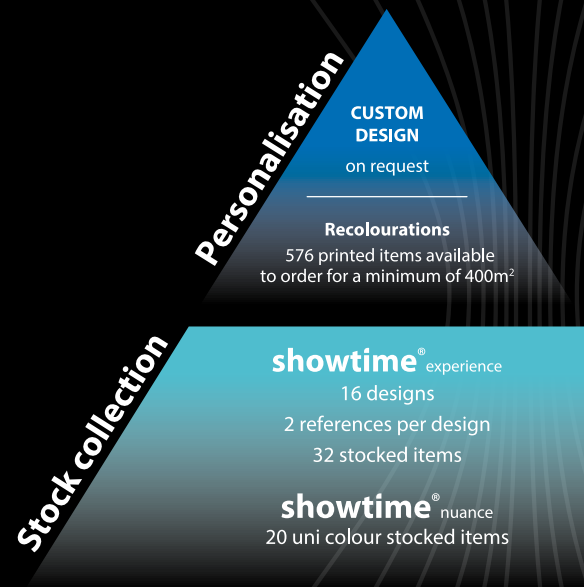

[showtime

The Hospitality and Leisure sector is an exciting and complex world where all the elements of an interior scheme combine to deliver an experience for the occupants or users of each facility.

Spanning traditional, boutique and apartment hotels, to tourist accommodation, student halls of residence, cinemas, theatres and nightclubs, these richly diverse spaces demand a truly flexible approach to materials in order to convey the desired ambiance and support brand identity.

Working closely with Hospitality and Leisure Architects, Designers and End Users, the Forbo design team have created a new and flexible needlefelt flooring concept, which offers an exciting cost-effective alternative to conventional broadloom carpet.

showtime®_{nuance} is a range of uni colours which coordinate perfectly with **showtime**®_{experience}, a range of printed items composed of four key trends: Wonderlab, Metropolis, Ecosystems and Heritage.

In addition to the stocked collection of 20 uni colours and 32 printed designs, the concept is extended by the ability to easily recolour your chosen design. Finally, because your projects are unique, our design team can assist in the realisation of Custom designs according to your requirements.